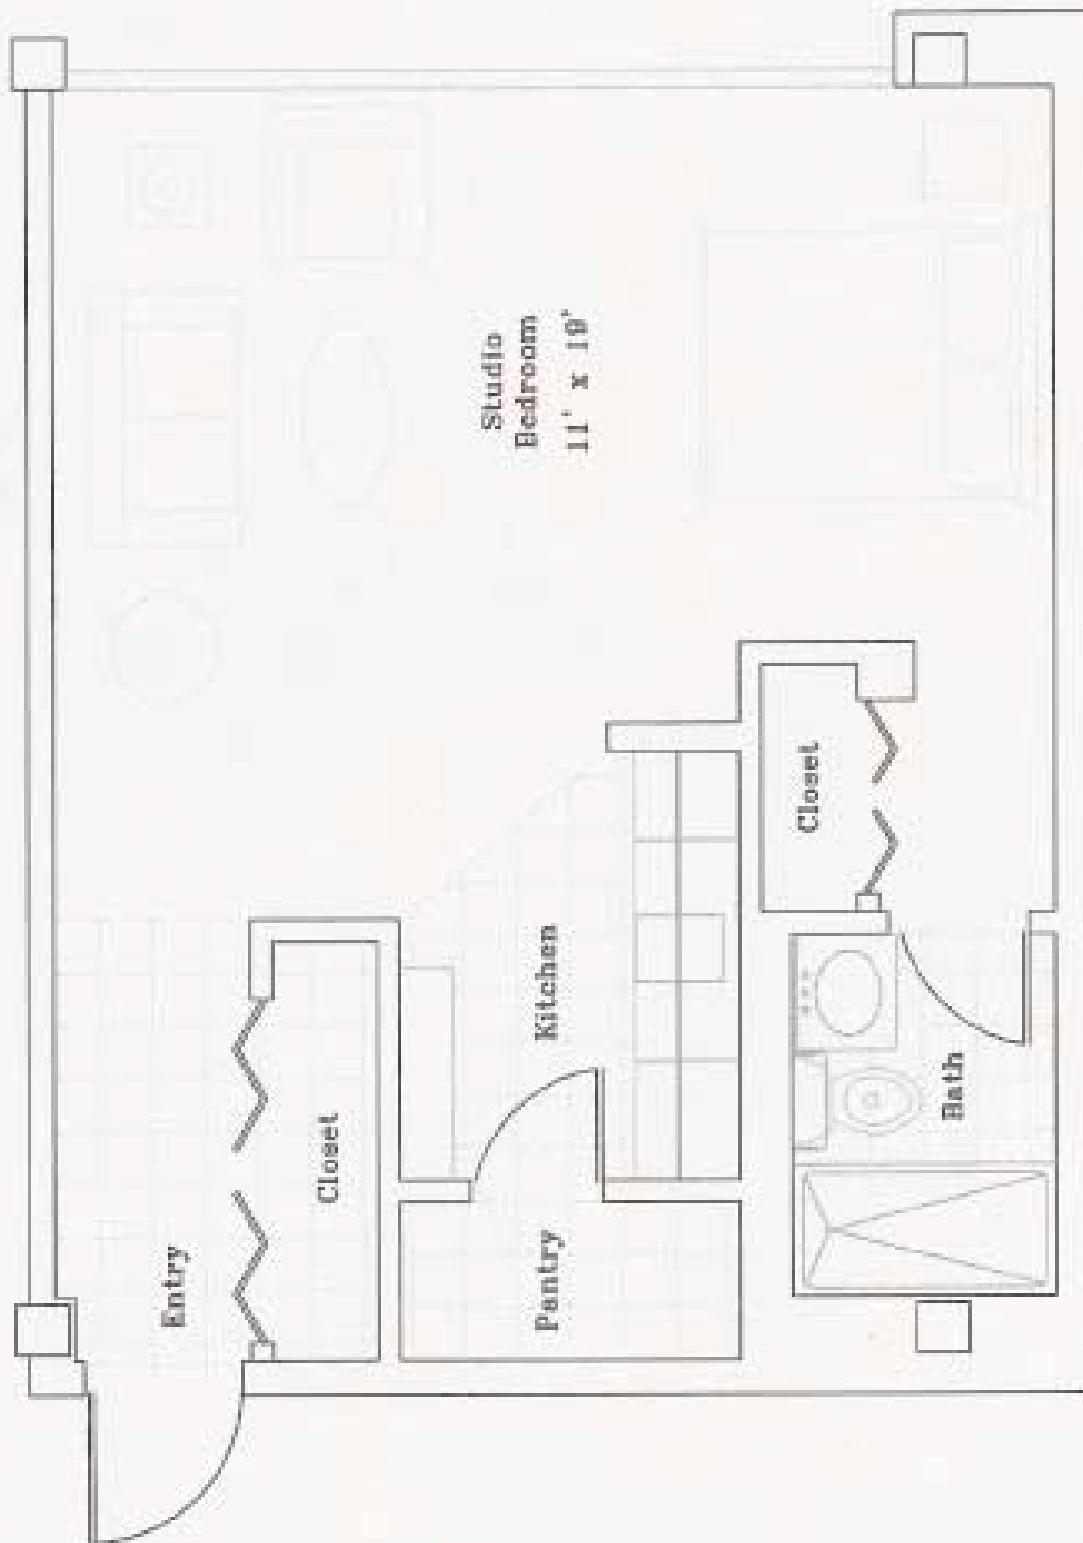

The Towers
at Golden West
South Tower - East End
Studio - 445 s.f.

445 S.F.